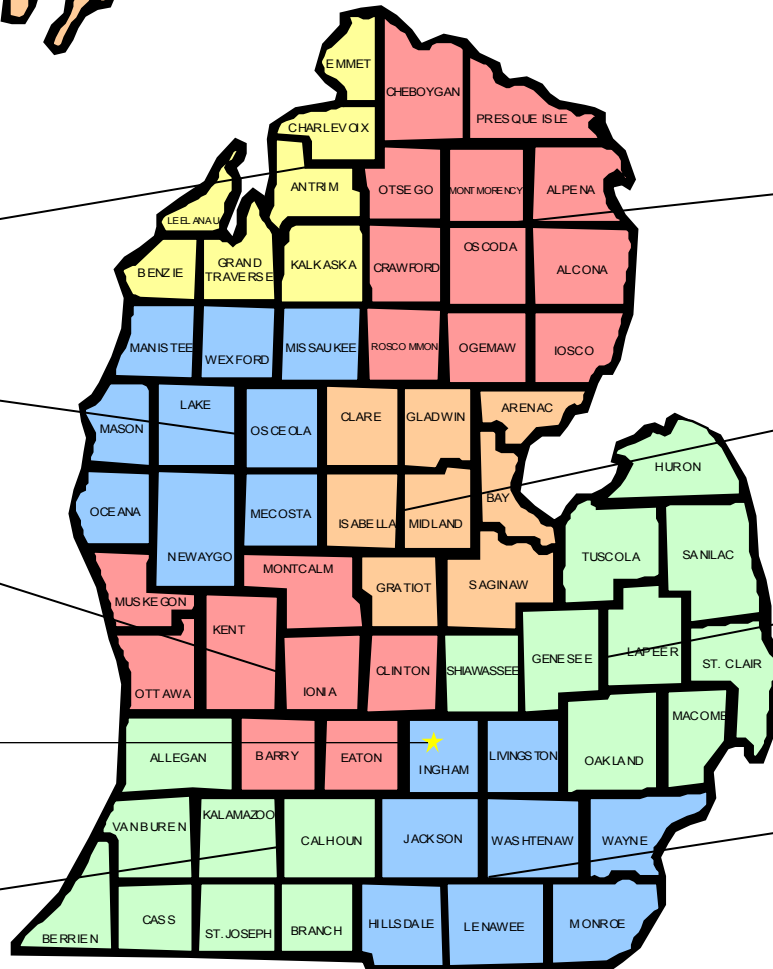

Michigan Association
of Conservation
Districts
Region Map
2020

Region 1

Region 2

Region 3

Region 4

Region 7

Region 8

Region 5

Region 6

Region 9

Region 10

MACD Lansing Office
3001 Coolidge Road, Suite 250
East Lansing, MI 48823